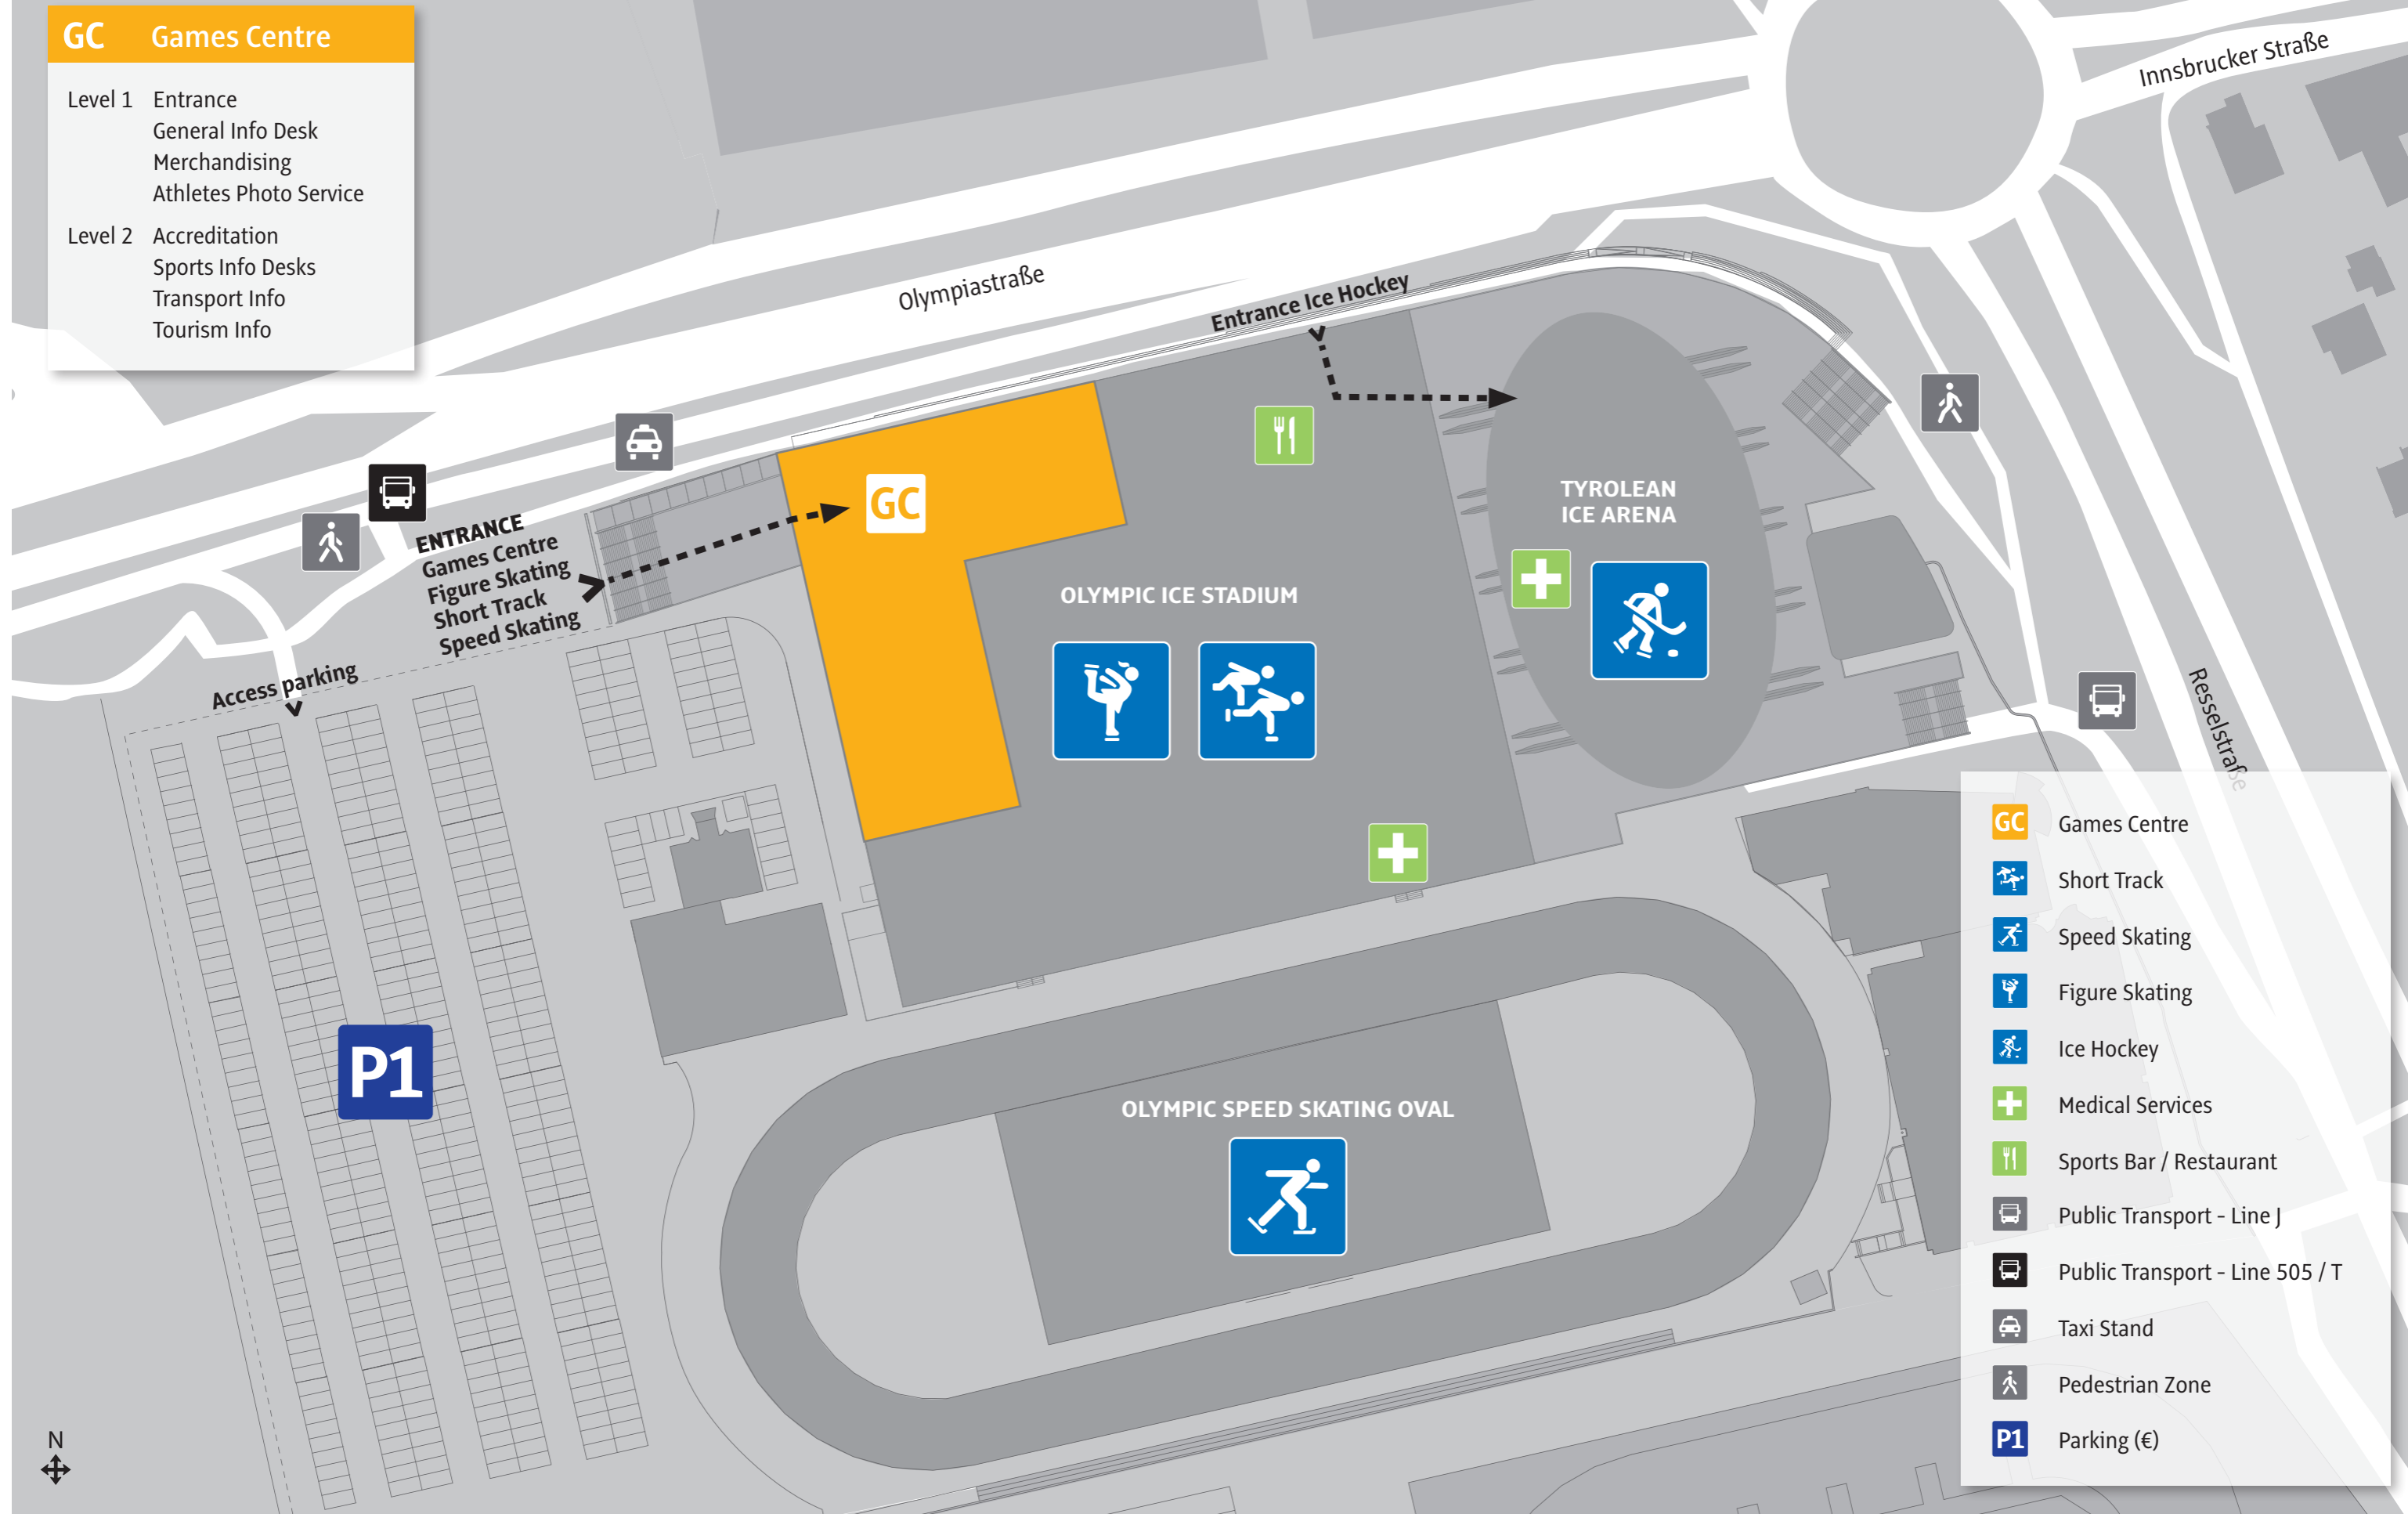

OLYMPIAWORLD INNSBRUCK

GC Games Centre

- Level 1 Entrance
General Info Desk
Merchandising
Athletes Photo Service
- Level 2 Accreditation
Sports Info Desks
Transport Info
Tourism Info

- Games Centre
- Short Track
- Speed Skating
- Figure Skating
- Ice Hockey
- Medical Services
- Sports Bar / Restaurant
- Public Transport - Line J
- Public Transport - Line 505 / T
- Taxi Stand
- Pedestrian Zone
- Parking (€)